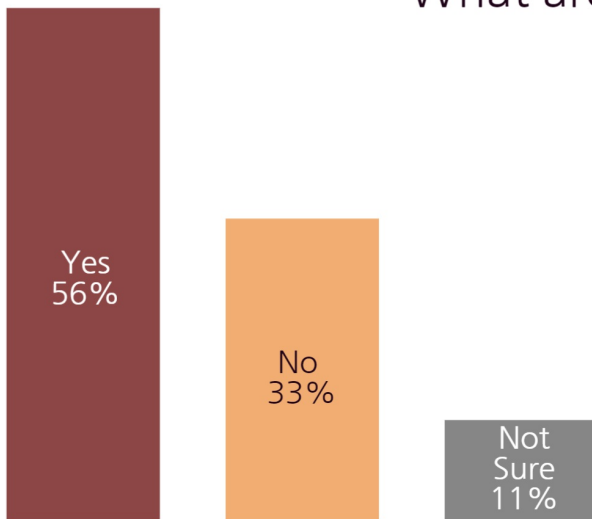

Wainwright

VOICE Survey Results 2017

9 people responded! Who are they?

Mostly Alaska Native

Mostly men

People of all ages

What are their concerns?

Is Your Voice Heard?

What are the most important issues affecting North Slope communities?

- Housing
- Law enforcement
- Suicide
- Economy
- Education
- Interest of oil companies over people
- Health Care

What is their view of industry?