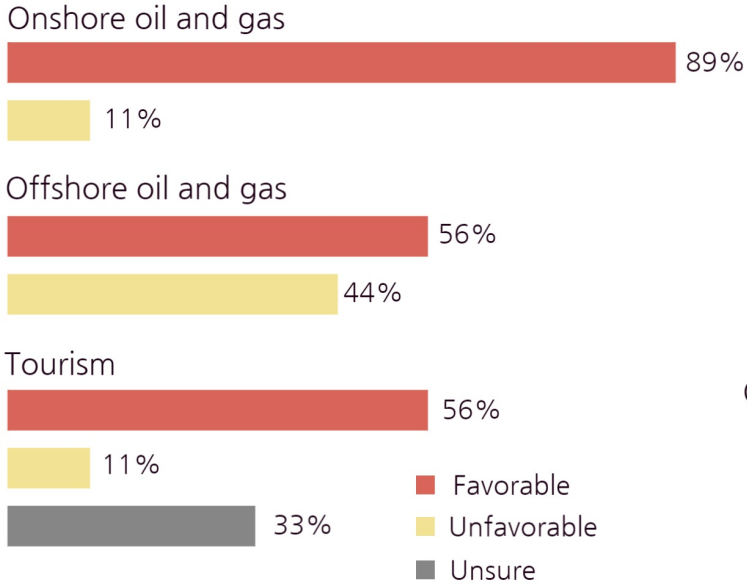

What is their view of industry?

View of Industry?