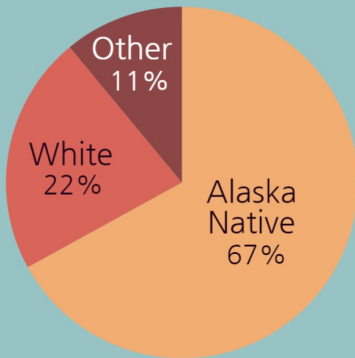

Wainwright

VOICE Survey Results 2017

9 people responded! Who are they?

Mostly Alaska Native

Mostly men

People of all ages

What are their concerns?

Is Your Voice Heard?

What are the most important issues affecting North Slope communities?

- Housing
- Law enforcement
- Suicide
- Economy
- Education
- Interest of oil companies over people
- Health Care

What is their view of industry?