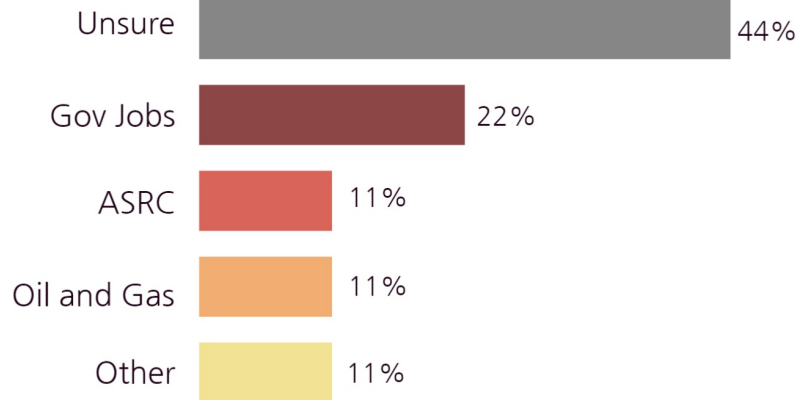

Wainwright

VOICE Survey Results 2017

9 people responded! Who are they?

Mostly Alaska Native

Mostly men

People of all ages

What are their concerns?

Is Your Voice Heard?

What are the most important issues affecting North Slope communities?

- Housing
- Law enforcement
- Suicide
- Economy
- Education
- Interest of oil companies over people
- Health Care

What is their view of industry?

View of Industry?

What do they think has the most significant economic impact on their community?

* Some percentages may not add up to 100% due to rounding

Do you actively participate in subsistence activities?