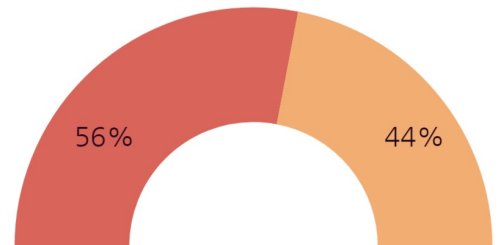

What are the most important issues affecting North Slope communities?

- Housing
- Law enforcement
- Suicide
- Economy
- Education
- Interest of oil companies over people
- Health Care

What is their view of industry?

View of Industry?

What do they think has the most significant economic impact on their community?

* Some percentages may not add up to 100% due to rounding

Do you actively participate in subsistence activities?

What is their view of the economy?

Arctic Slope Economy

Local Wainwright Economy

- Strong and on the right track
- Neutral and staying the same
- Weak and on the wrong track
- Unsure

* Some percentages may not add up to 100% due to rounding