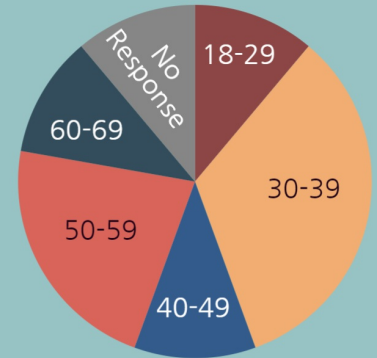

Wainwright

VOICE Survey Results 2017

9 people responded! Who are they?

Mostly Alaska Native

Mostly men

People of all ages

What are their concerns?

Is Your Voice Heard?

What are the most important issues affecting North Slope communities?

- Housing
- Law enforcement
- Suicide
- Economy
- Education
- Interest of oil companies over people
- Health Care

What is their view of industry?