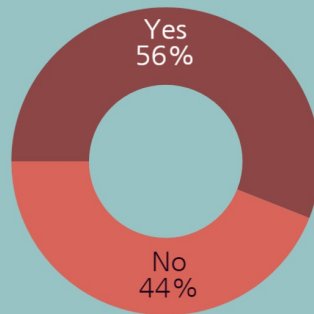

What are the most important issues affecting North Slope communities?

- Housing
- Law enforcement
- Suicide
- Economy
- Education
- Interest of oil companies over people
- Health Care

What is their view of industry?

View of Industry?

What do they think has the most significant economic impact on their community?

* Some percentages may not add up to 100% due to rounding

Do you actively participate in subsistence activities?

What is their view of the economy?

Arctic Slope Economy

Local Wainwright Economy

- Strong and on the right track
- Neutral and staying the same
- Weak and on the wrong track
- Unsure

* Some percentages may not add up to 100% due to rounding