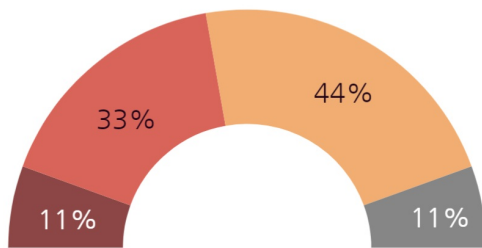

What are the most important issues affecting North Slope communities?

- Housing
- Law enforcement
- Suicide
- Economy
- Education
- Interest of oil companies over people
- Health Care

What is their view of industry?

View of Industry?

What do they think has the most significant economic impact on their community?

* Some percentages may not add up to 100% due to rounding

Do you actively participate in subsistence activities?

What is their view of the economy?

Arctic Slope Economy

Local Wainwright Economy

- Strong and on the right track
- Neutral and staying the same
- Weak and on the wrong track
- Unsure

* Some percentages may not add up to 100% due to rounding