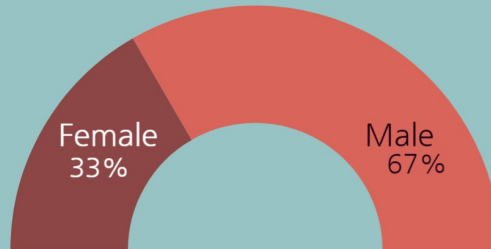

Wainwright

VOICE Survey Results 2017

9 people responded! Who are they?

Mostly Alaska Native

Mostly men

People of all ages

What are their concerns?

Is Your Voice Heard?

What are the most important issues affecting North Slope communities?

- Housing
- Law enforcement
- Suicide
- Economy
- Education
- Interest of oil companies over people
- Health Care

What is their view of industry?