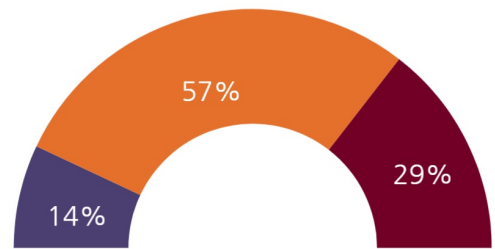

What Did They Say?

Is Your Voice Heard?

What are the most important issues affecting North Slope communities?

- Erosion and climate change
- Oil and gas exploration/development
- Substance abuse
- Federal overreach of fishing and hunting
- Housing
- Opening of federal and state lands

Photo Via: Tomlinson Geophysical Survey, 2013

What is their view of industry?

View of Industry?

What do they think has the most significant economic impact on their community?

Do you actively participate in subsistence activities?

What is their view of the economy?

Arctic Slope Economy

Local Point Lay Economy

- Strong and on the right track
- Neutral and staying the same
- Weak and on the wrong track