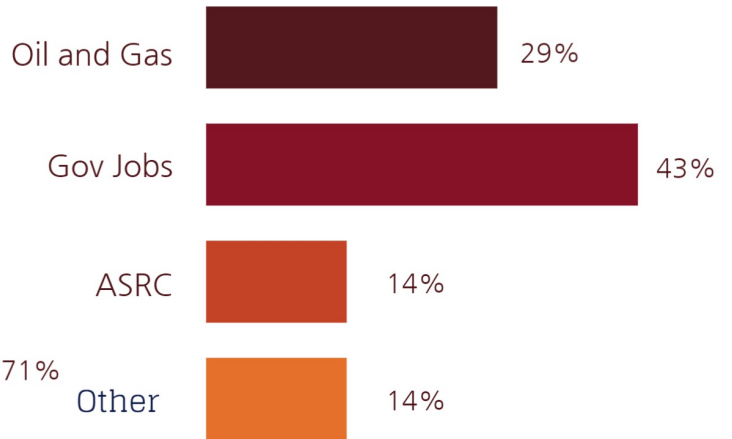

Point Lay

VOICE Survey Results, 2017

7 people responded! Who are they?

Mostly whites and other non-Natives

Slightly more males than females

And all adults

* Some percentages may not add up to 100% due to rounding

What Did They Say?

Is Your Voice Heard?

What are the most important issues affecting North Slope communities?

- Erosion and climate change
- Oil and gas exploration/development
- Substance abuse
- Federal overreach of fishing and hunting
- Housing
- Opening of federal and state lands

Photo Via: Tomlinson Geophysical Survey, 2013

What is their view of industry?

View of Industry?

What do they think has the most significant economic impact on their community?

Do you actively participate in subsistence activities?

What is their view of the economy?

Arctic Slope Economy

Local Point Lay Economy

- Strong and on the right track
- Neutral and staying the same
- Weak and on the wrong track