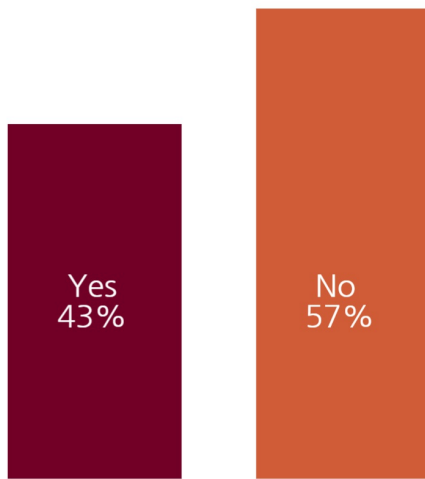

Point Lay

VOICE Survey Results, 2017

7 people responded! Who are they?

Mostly whites and other non-Natives

Slightly more males than females

And all adults

* Some percentages may not add up to 100% due to rounding

What Did They Say?

Is Your Voice Heard?

What are the most important issues affecting North Slope communities?

- Erosion and climate change
- Oil and gas exploration/development
- Substance abuse
- Federal overreach of fishing and hunting
- Housing
- Opening of federal and state lands

Photo Via: Tomlinson Geophysical Survey, 2013

What is their view of industry?

View of Industry?

What do they think has the most significant economic impact on their community?

Do you actively participate in subsistence activities?