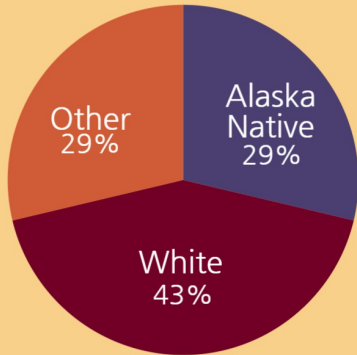

Point Lay

VOICE Survey Results, 2017

7 people responded! Who are they?

Mostly whites and other non-Natives

Slightly more males than females

And all adults

* Some percentages may not add up to 100% due to rounding

What Did They Say?

Is Your Voice Heard?

What are the most important issues affecting North Slope communities?

- Erosion and climate change
- Oil and gas exploration/development
- Substance abuse
- Federal overreach of fishing and hunting
- Housing
- Opening of federal and state lands