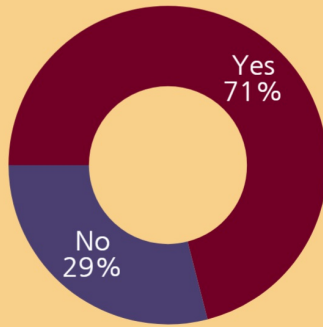

What Did They Say?

Is Your Voice Heard?

What are the most important issues affecting North Slope communities?

- Erosion and climate change
- Oil and gas exploration/development
- Substance abuse
- Federal overreach of fishing and hunting
- Housing
- Opening of federal and state lands

Photo Via: Tomlinson Geophysical Survey, 2013

What is their view of industry?

View of Industry?

What do they think has the most significant economic impact on their community?

Do you actively participate in subsistence activities?

What is their view of the economy?

Arctic Slope Economy

Local Point Lay Economy

- Strong and on the right track
- Neutral and staying the same
- Weak and on the wrong track