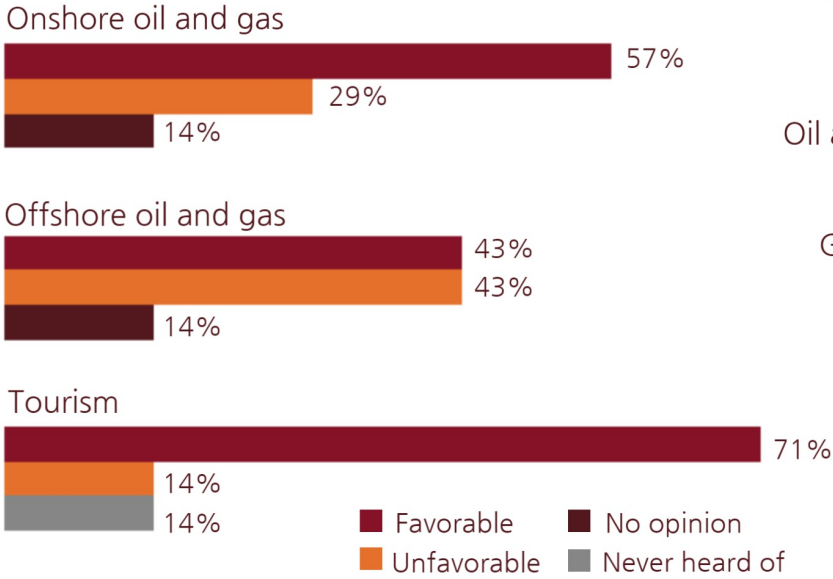

What Did They Say?

Is Your Voice Heard?

What are the most important issues affecting North Slope communities?

- Erosion and climate change
- Oil and gas exploration/development
- Substance abuse
- Federal overreach of fishing and hunting
- Housing
- Opening of federal and state lands

Photo Via: Tomlinson Geophysical Survey, 2013

What is their view of industry?

View of Industry?

What do they think has the most significant economic impact on their community?

Do you actively participate in subsistence activities?

What is their view of the economy?

Arctic Slope Economy

Local Point Lay Economy

- Strong and on the right track
- Neutral and staying the same
- Weak and on the wrong track