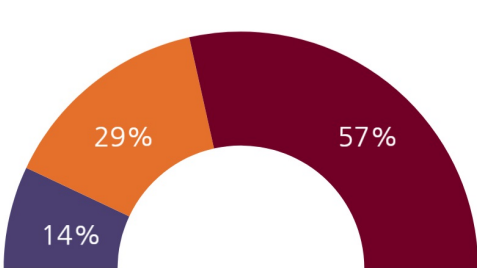

What Did They Say?

Is Your Voice Heard?

What are the most important issues affecting North Slope communities?

- Erosion and climate change
- Oil and gas exploration/development
- Substance abuse
- Federal overreach of fishing and hunting
- Housing
- Opening of federal and state lands

Photo Via: Tomlinson Geophysical Survey, 2013

What is their view of industry?

View of Industry?

What do they think has the most significant economic impact on their community?

Do you actively participate in subsistence activities?

What is their view of the economy?

Arctic Slope Economy

Local Point Lay Economy

- Strong and on the right track
- Neutral and staying the same
- Weak and on the wrong track