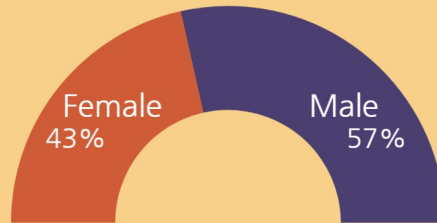

Point Lay

VOICE Survey Results, 2017

7 people responded! Who are they?

Mostly whites and other non-Natives

Slightly more males than females

And all adults

* Some percentages may not add up to 100% due to rounding

What Did They Say?

Is Your Voice Heard?

What are the most important issues affecting North Slope communities?

- Erosion and climate change
- Oil and gas exploration/development
- Substance abuse
- Federal overreach of fishing and hunting
- Housing
- Opening of federal and state lands