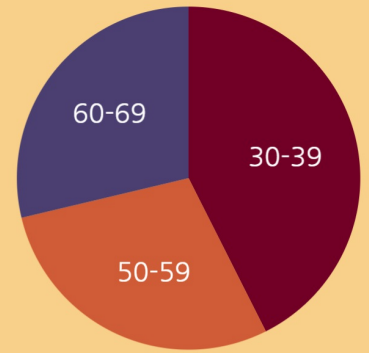

Point Lay

VOICE Survey Results, 2017

7 people responded! Who are they?

Mostly whites and other non-Natives

Slightly more males than females

And all adults

* Some percentages may not add up to 100% due to rounding

What Did They Say?

Is Your Voice Heard?

What are the most important issues affecting North Slope communities?

- Erosion and climate change
- Oil and gas exploration/development
- Substance abuse
- Federal overreach of fishing and hunting
- Housing
- Opening of federal and state lands