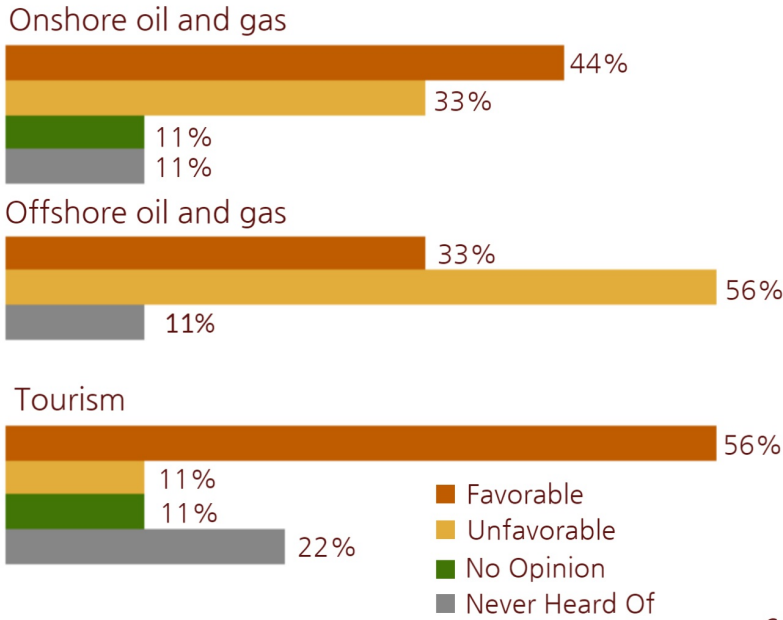

Anaktuvuk Pass

VOICE Survey Results, 2017

9 People responded! Who are they?

Mostly Whites

More males than females

And mostly adults

What are their concerns?

What are the most important issues affecting North Slope communities?

- Housing
- Government (both local and federal)
- Substance abuse
- Less oil, more tourism
- Native control of region

Is Your Voice Heard?

What is their view of industry?

View of Industry?

What do they think has the most significant economic impact on their community?