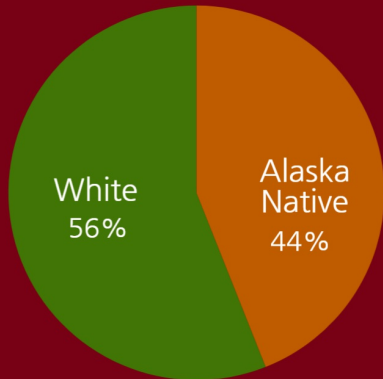

Anaktuvuk Pass

VOICE Survey Results, 2017

9 People responded! Who are they?

Mostly Whites

More males than females

And mostly adults

What are their concerns?

What are the most important issues affecting North Slope communities?

- Housing
- Government (both local and federal)
- Substance abuse
- Less oil, more tourism
- Native control of region

Is Your Voice Heard?

What is their view of industry?

View of Industry?

What do they think has the most significant economic impact on their community?