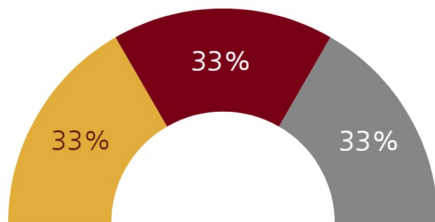

Anaktuvuk Pass

VOICE Survey Results, 2017

9 People responded! Who are they?

Mostly Whites

More males than females

And mostly adults

What are their concerns?

What are the most important issues affecting North Slope communities?

- Housing
- Government (both local and federal)
- Substance abuse
- Less oil, more tourism
- Native control of region

Is Your Voice Heard?

What is their view of industry?

View of Industry?

What do they think has the most significant economic impact on their community?

* Some percentages may not add up to 100% due to rounding

Do you actively participate in subsistence activities?

What is their view of the economy?

Arctic Slope Economy

Local Anaktuvuk Pass Economy

* Some percentages may not add up to 100% due to rounding