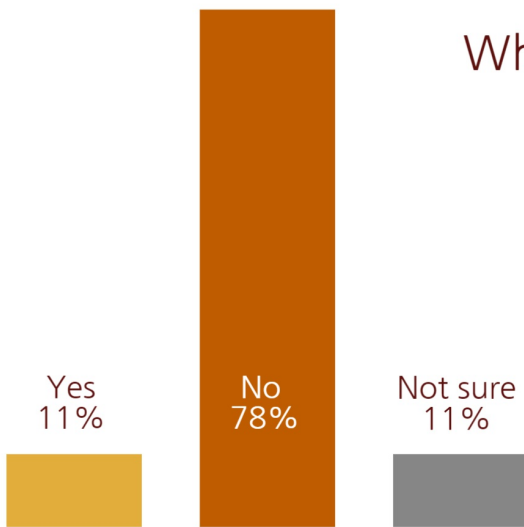

Anaktuvuk Pass

VOICE Survey Results, 2017

9 People responded! Who are they?

Mostly Whites

More males than females

And mostly adults

What are their concerns?

What are the most important issues affecting North Slope communities?

- Housing
- Government (both local and federal)
- Substance abuse
- Less oil, more tourism
- Native control of region

Is Your Voice Heard?

What is their view of industry?

View of Industry?

What do they think has the most significant economic impact on their community?