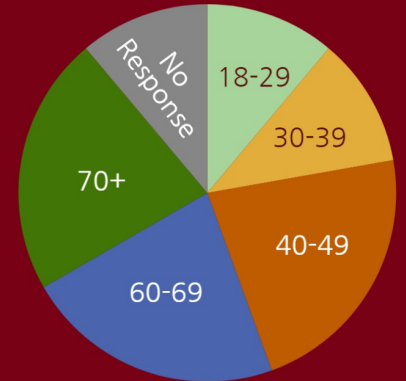

Anaktuvuk Pass

VOICE Survey Results, 2017

9 People responded! Who are they?

Mostly Whites

More males than females

And mostly adults

What are their concerns?

What are the most important issues affecting North Slope communities?

- Housing
- Government (both local and federal)
- Substance abuse
- Less oil, more tourism
- Native control of region

Is Your Voice Heard?

What is their view of industry?

View of Industry?

What do they think has the most significant economic impact on their community?