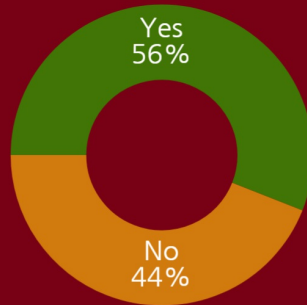

Do you actively participate in subsistence activities?

What is their view of the economy?

Arctic Slope Economy