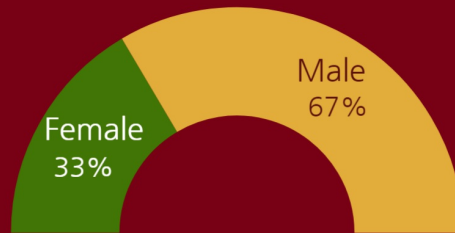

Anaktuvuk Pass

VOICE Survey Results, 2017

9 People responded! Who are they?

Mostly Whites

More males than females

And mostly adults

What are their concerns?

What are the most important issues affecting North Slope communities?

- Housing
- Government (both local and federal)
- Substance abuse
- Less oil, more tourism
- Native control of region

Is Your Voice Heard?

What is their view of industry?

View of Industry?

What do they think has the most significant economic impact on their community?