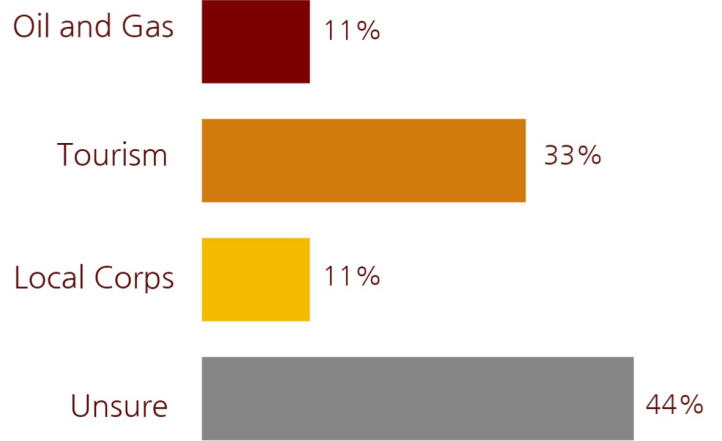

Anaktuvuk Pass

VOICE Survey Results, 2017

9 People responded! Who are they?

Mostly Whites

More males than females

And mostly adults

What are their concerns?

What are the most important issues affecting North Slope communities?

- Housing
- Government (both local and federal)
- Substance abuse
- Less oil, more tourism
- Native control of region

Is Your Voice Heard?

What is their view of industry?

View of Industry?

What do they think has the most significant economic impact on their community?